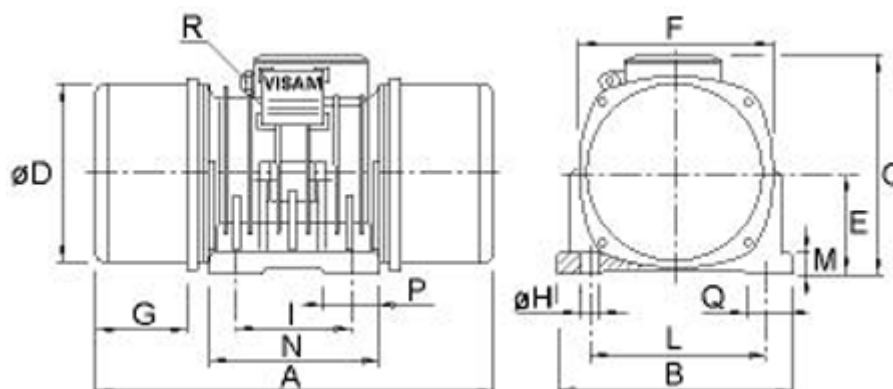

# Data Sheet

Article number: 310101020006100

Description: Vibrator motor SPV 1.7 C 36kgcm  
1000 o/m 200kg 0,3kW 3x230-400V 50hz

## Measures

A = 370	L = 155
B = 194	M = 18
C = 204	N = 180
d = 148	Number H = 4
E = 86	P = 50
G = 83	Q = 45
H = 13	R = M20x1,5
I = 100	